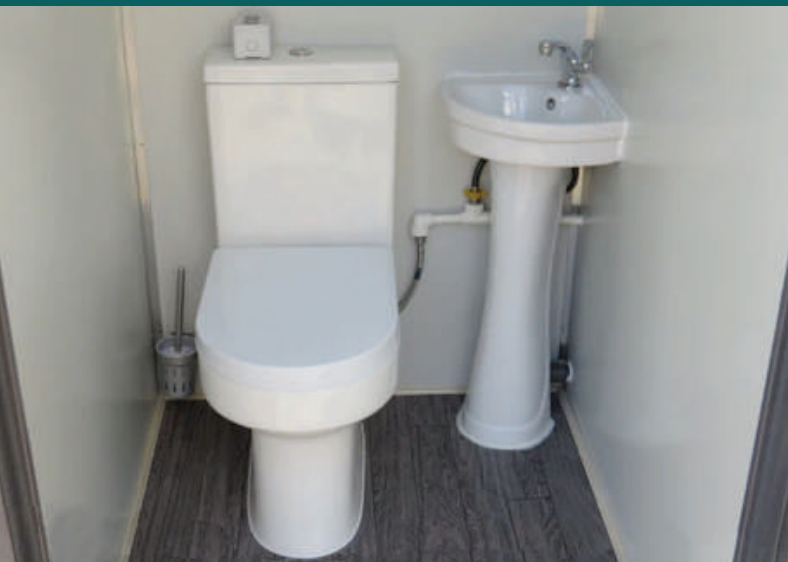

Transport:

Crane lifting points and forklift pockets like a sea container