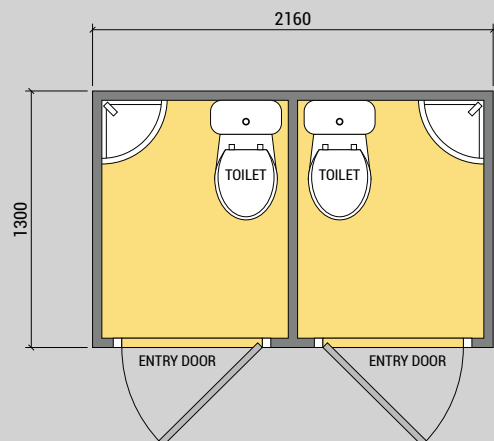

Transport:

Crane lifting points and forklift pockets like a sea container